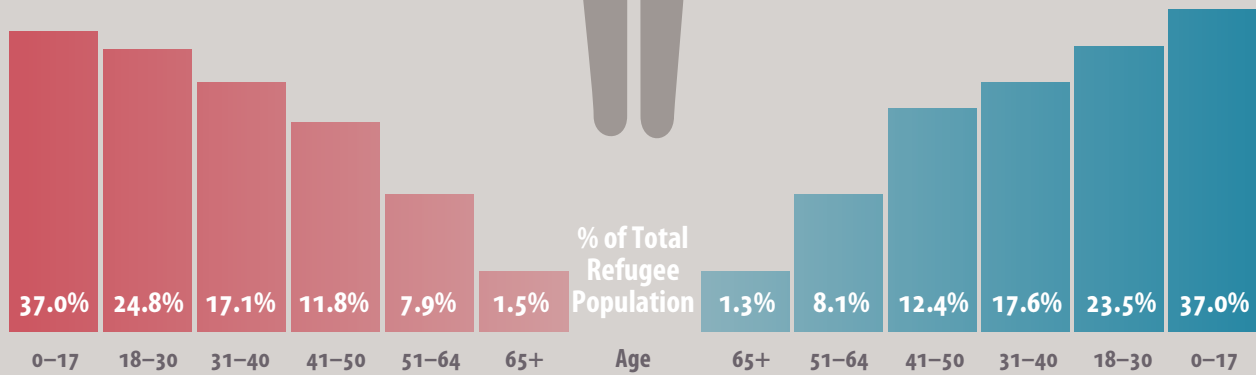

Refugee Population Data

San Diego County has taken in more refugees than any other region of California for the past seven years¹ and currently is home to an estimated 150,000 refugees.²

Female : Male

49.4%

Female Percentage of All Refugees Arriving in 2016³

50.6%

Male Percentage of Total Refugees Arriving in 2016³

7,894

All Female Refugees Who Arrived in 2016

8,079

Total Male Refugees Who Arrived in 2016

10,061